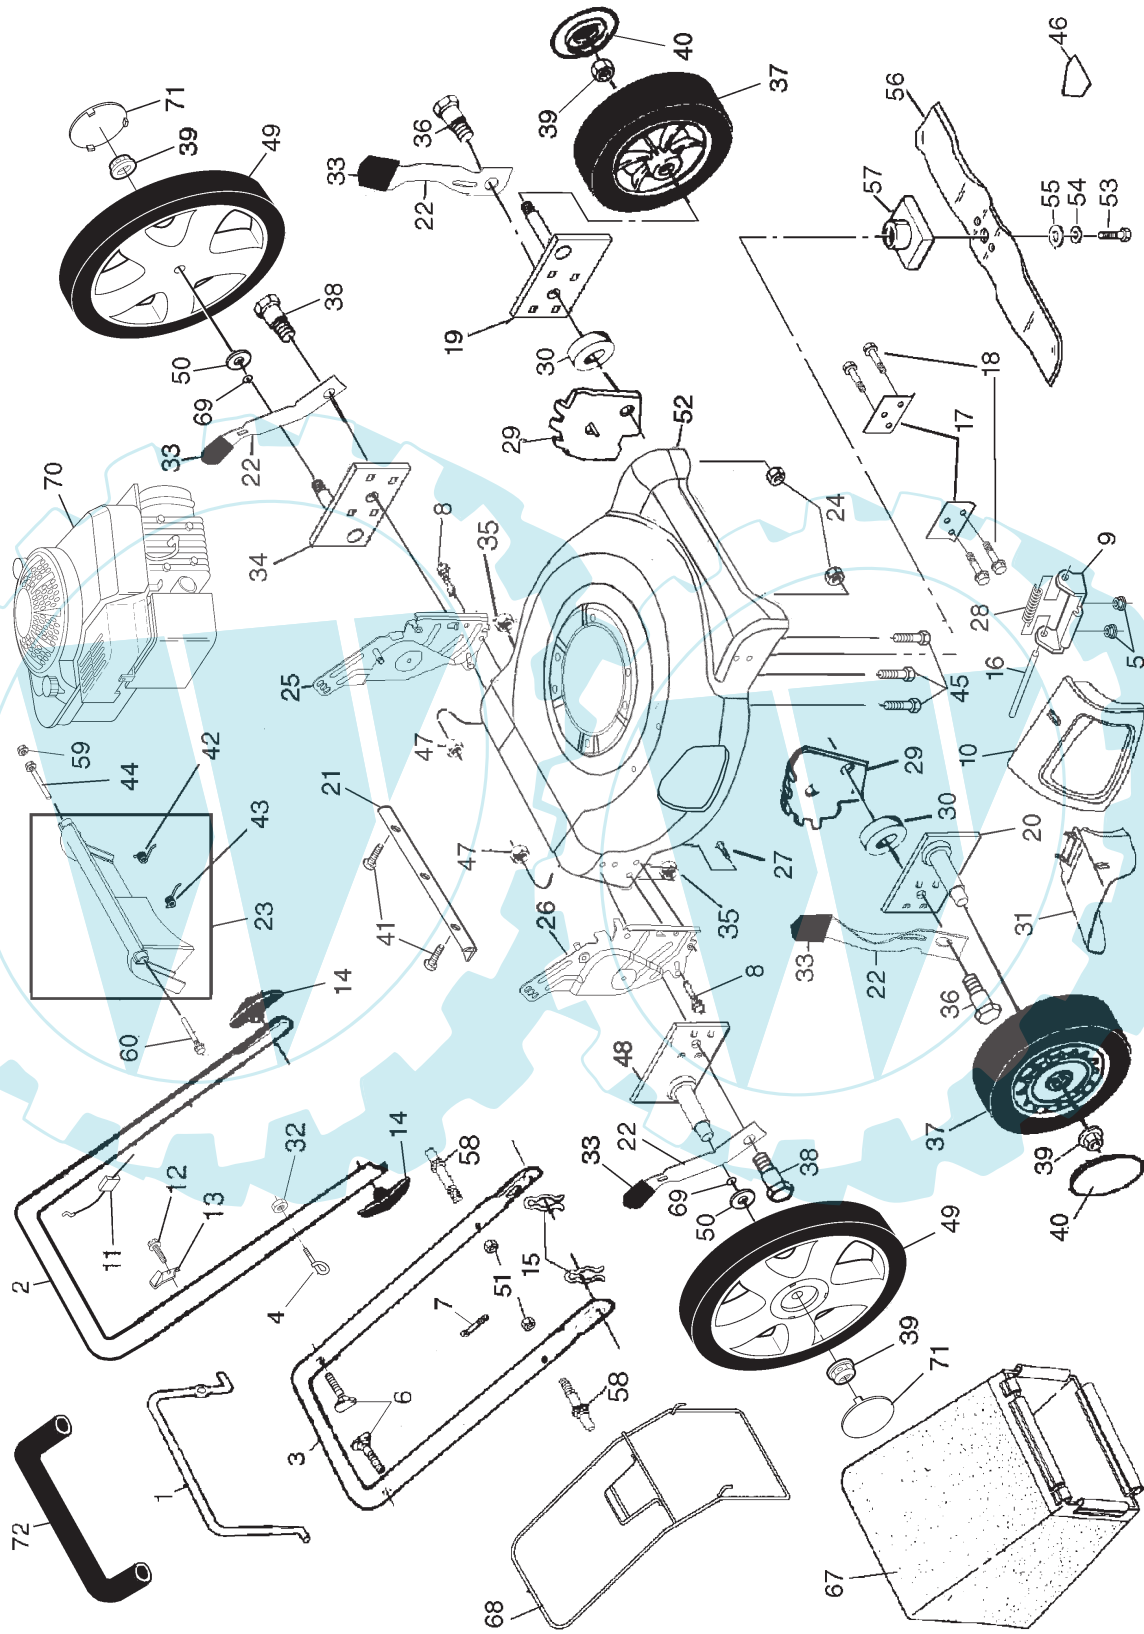

ROTARY LAWN MOWER - MODEL NUMBER RE53HW (RE53HWC) - PRODUCT NUMBER 964 77 51-02

ROTARY LAWN MOWER - MODEL NUMBER RE53HW (RE53HWC) - PRODUCT NUMBER 964 77 51-02

KEY NO.	PART NO.	DESCRIPTION	KEY NO.	PART NO.	DESCRIPTION
1	131696	Control Bar	38	164362	Shoulder Bolt
2	167120	Upper Handle	39	83923	Flanged Locknut
3	161105X479	Lower Handle	40	150182	Hubcap
4	179585	Rope Guide	41	54583	Screw
5	73800400	Locknut 1/4-20	42	165766	Spring, Rear Door, LH
6	131959	Handle Bolt	43	165767	Spring, Rear Door, RH
7	66426	Wire Tie	44	185819	Rod, Stiffener
8	74780512	Hex Bolt 5/16-18 x 3/4	45	150406	Screw, Hex Head, Threaded, Rolled 3/8-16 x 1
9	154132	Hinge Bracket	46	182166	Danger Decal
10	165754	Mulcher Door	47	73800500	Nut, Hex
11	176556	Engine Zone Control Cable	48	167131X004	Axle Arm Assembly, RH, Rear
12	750634	Hex Washer Head Screw #10-24 x 1/2	49	151138	Wheel
13	86899X004	Up-Stop Bracket	50	88348	Washer, Flat 3/8
14	136376	Handle Knob	51	73990500	Nut, Hex
15	51793	Hairpin Cotter	52	173478	Kit, Housing
16	147286	Hinge Rod	53	851084	(Includes Key Numbers 17, 18 and 46)
17	165946X479	Support Bracket	54	850263	Hex Head Screw 3/8-24 x 1-3/8 Grade 8
18	17600406	Screw	55	851074	Helical Lockwasher
19	186577X004	Axle Arm Assembly, LH, Front	56	165833	Hardened Washer
20	186578X004	Axle Arm Assembly, RH, Front	57	184590	21" Blade
21	169423	Foot Guard	58	161551	Blade Adapter
22	168360X004	Selector Spring	59	751152	Adjustment Bolt
23	186612	Rear Door Kit (Includes Springs)	60	88652	Nut, Hex
24	73930500	Locknut 5/16-18	67	190421	Screw
25	186212X479	Handle Bracket Assembly, LH	68	188813	Grass Bag
26	186213X479	Handle Bracket Assembly, RH	69	188152	Frame, Grass Bag
27	851856	Screw 1/4-20 x 3/8	70	---	O-Ring
28	152124	Hinge Spring			Engine, Briggs & Stratton, Model Number 123K02 (Order parts from engine manufacturer)
29	160835X007	Wheel Adjusting Bracket, Front	71	150635	Hubcap
30	183901	Spacer	72	155891	Handle Grip, Foam
31	165760	Clip-on Discharge Guard	--	173471	Operator's Manual, European
32	132004	Nut, Hex	--	173474	Operator's Manual, Scandinavian
33	87877	Selector Knob	--	190440	Repair Parts Manual, English
34	167130X004	Axle Arm Assembly, LH, Rear			
35	166785	Locknut 5/16-18			
36	160828	Shoulder Bolt 5/16-18			
37	150339	Wheel Assembly			

NOTE: All component dimensions given in U.S. inches.
1 inch = 25.4 mm